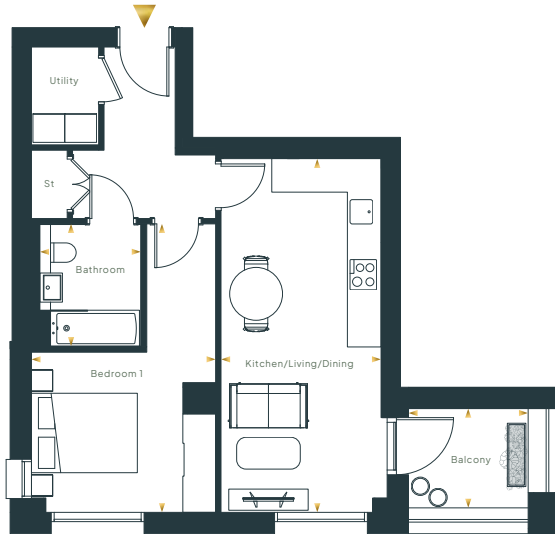

6 APARTMENT

No. 13
First Floor
Apartment 6

13 MAUD CHADBURN PLACE

1 BEDROOM APARTMENT

The dimensions provided on these plans are subject to variations and are not intended to be used for carpet sizes, appliance sizes, or items of furniture.

TOTAL INTERNAL AREA:	50 sq m	541 sq ft
TOTAL EXTERNAL AREA:	4 sq m	46 sq ft
Kitchen/Living/Dining	6.70m x 3.00m	22'0" x 9'8"
Bedroom 1	5.40m x 3.30m	17'7" x 11'5"
Bathroom	2.30m x 1.70m	7'5" x 5'6"
Balcony	2.20m x 1.80m	7'2" x 5'9"